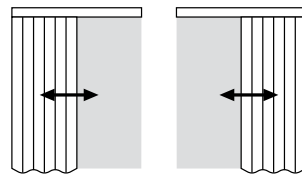

### FACE / ARC FIT

- + Veri Shades installed on window frame (arc) or wall
- + Improves blackout of light + privacy
- + When pulled across allows you to maximise your views + the natural light entering into your home
- + Ideal choice if installing our Veri Shades by itself on your window
- + Ideal choice if using on a doorway
- + Face fitting allows you to fully stack back the blades and if there is room either side of the window the blades can be taken past the window to maximise your view

### STACKING OPTIONS

Left Stack

Right Stack

Split Stack