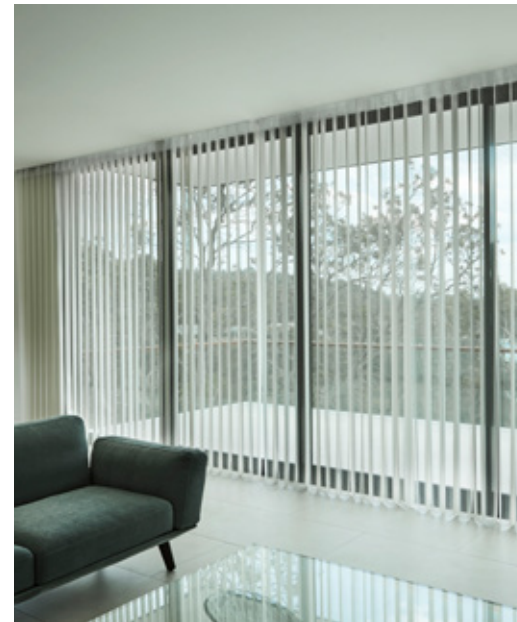

select style

Made from 100% polyester, our Veri Shades fabric offers durable properties such as fade resistance and Ultra Violet (UV) protection to help preserve the fabric and home furnishings from fading.